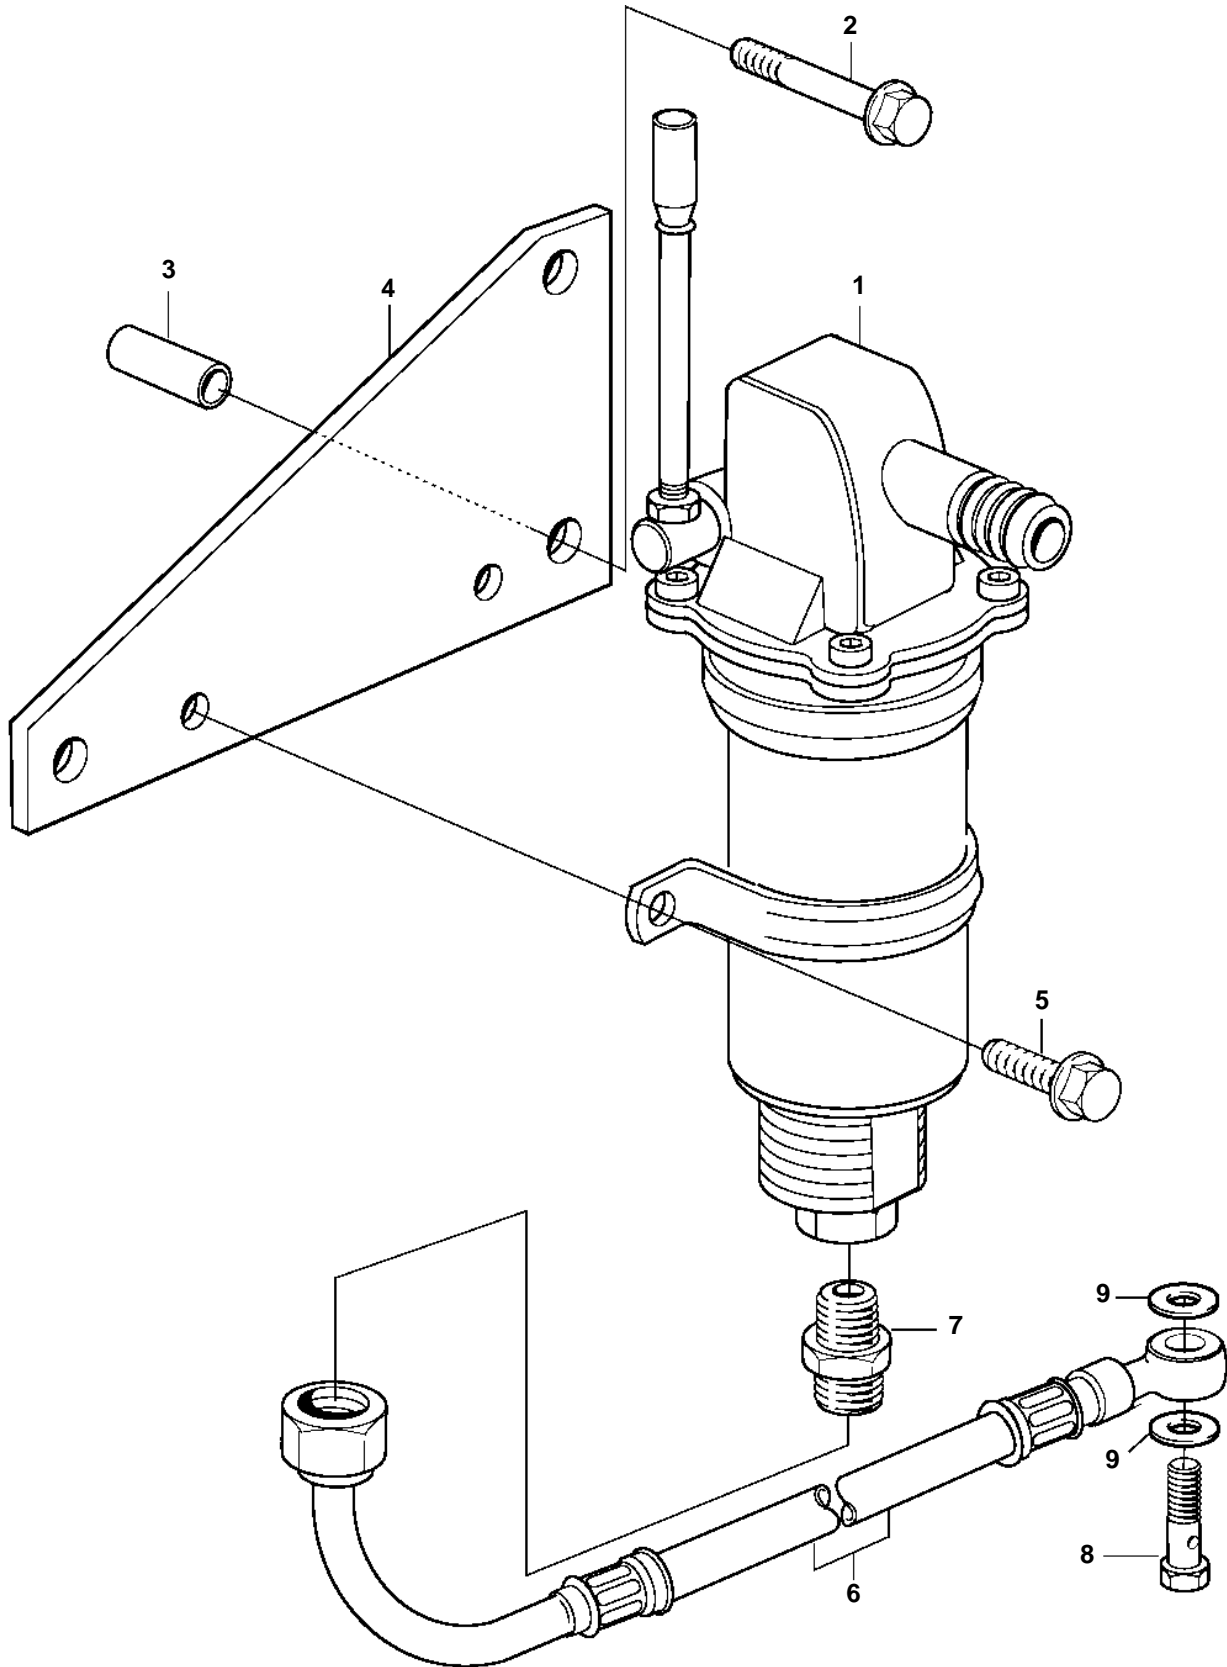

TWD1240VE, TAD1241VE, TAD1242VE, TAD1250VE, TAD1251VE, TAD1252VE

TWD1240VE, TAD1241VE, TAD1242VE, TAD1250VE, TAD1251VE, TAD1252VE

REF	PART NO.	QTY	DESCRIPTION
1	3827475	1	Oil bilge pump
2	965180	3	Flange screw
3	820916	3	Spacer sleeve
4	3826892	1	Bracket
5	946440	2	Flange screw
6	3826227	1	Rubber hose
7	944177	1	Nipple
8	966821	1	Hollow screw
9	18813	2	Gasket